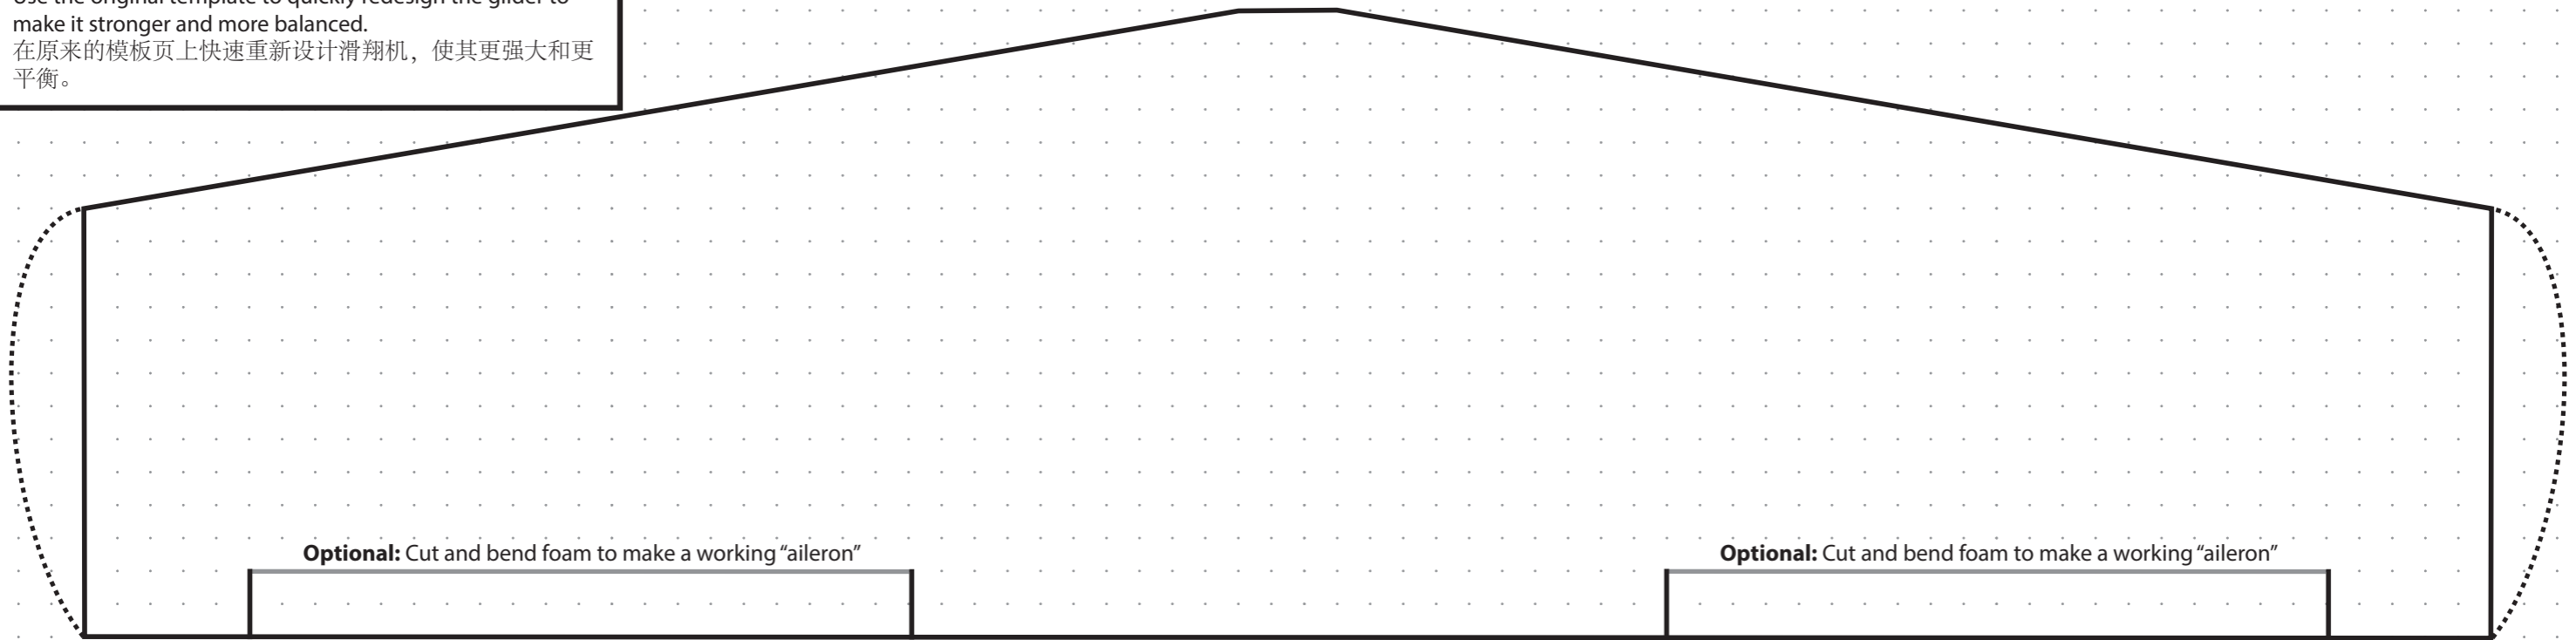

Approximate Scale:

Designer:

Build Team Members:

1:50

Grid Type: 5mm dot-grid

Instructions | 说明

Use the original template to quickly redesign the glider to make it stronger and more balanced.
在原来的模板页上快速重新设计滑翔机，使其更强大和更平衡。