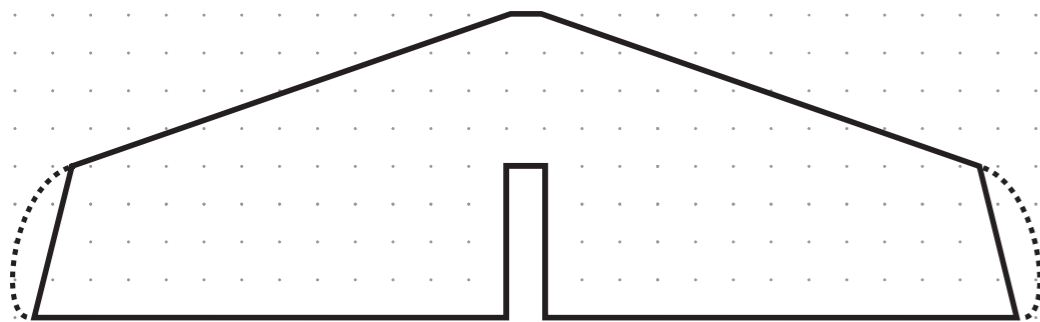

Approximate Scale:

Designer:

Build Team Members:

1:50

Grid Type: 5mm dot-grid

Instructions | 说明

Use the original template to quickly redesign the glider to make it stronger and more balanced.
在原来的模板页上快速重新设计滑翔机，使其更强大和更平衡。