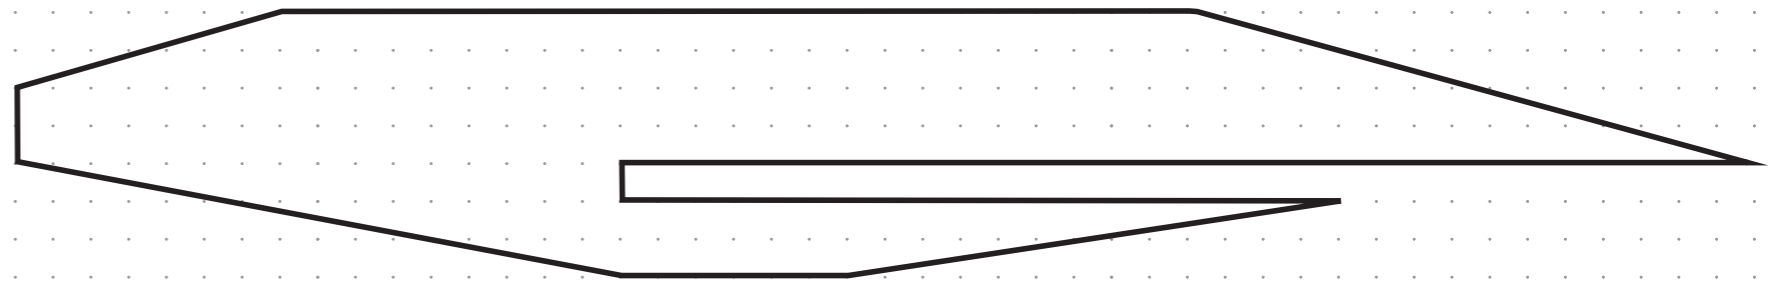

Approximate Scale:

Designer:

Build Team Members:

1:50

Grid Type: 5mm dot-grid

Instructions | 说明

Use the original template to quickly redesign the glider to make it stronger and more balanced.
在原来的模板页上快速重新设计滑翔机，使其更强大和更平衡。