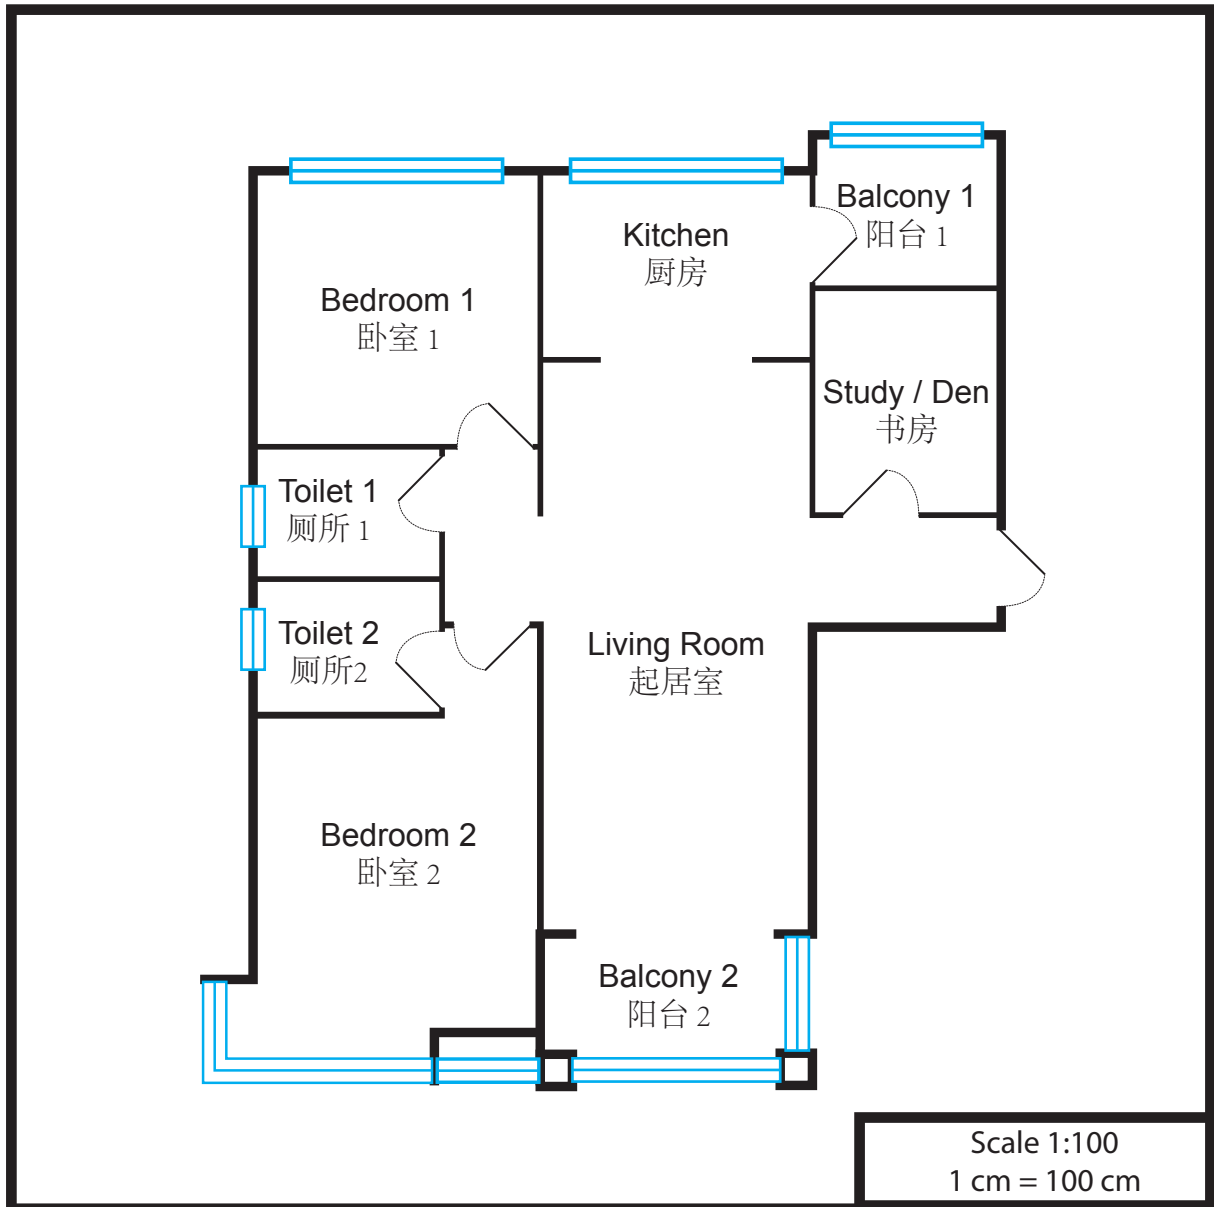

You will need to include wall, doors and windows. Draw your draft in pencil first. Once you have completed your Architectural Drawing, use a marker and a ruler to trace the walls. Use a blue pen to trace the windows.
包括墙壁、门和窗户。先用铅笔画草稿，当完成之后用马克笔和直尺绘出墙壁，用蓝色的笔绘出窗户。

Drawing Using Scale 测量模型比例

Final Draft:
终稿

Drawing Using Scale 测量模型比例

Items you might find in a house or apartment are shown below at scale of 1:100.
 以下是1:100的比例给出的公寓常见家具。

Single Bed

单人床

Double Bed

双人床

Table

桌子

Billiards Table

台球桌

Shower

浴室

Bathtub

浴缸

Bathroom Sink

盥洗池

Sink

厨房水池

Double Sink

双用水池

Gas Stove

煤气灶